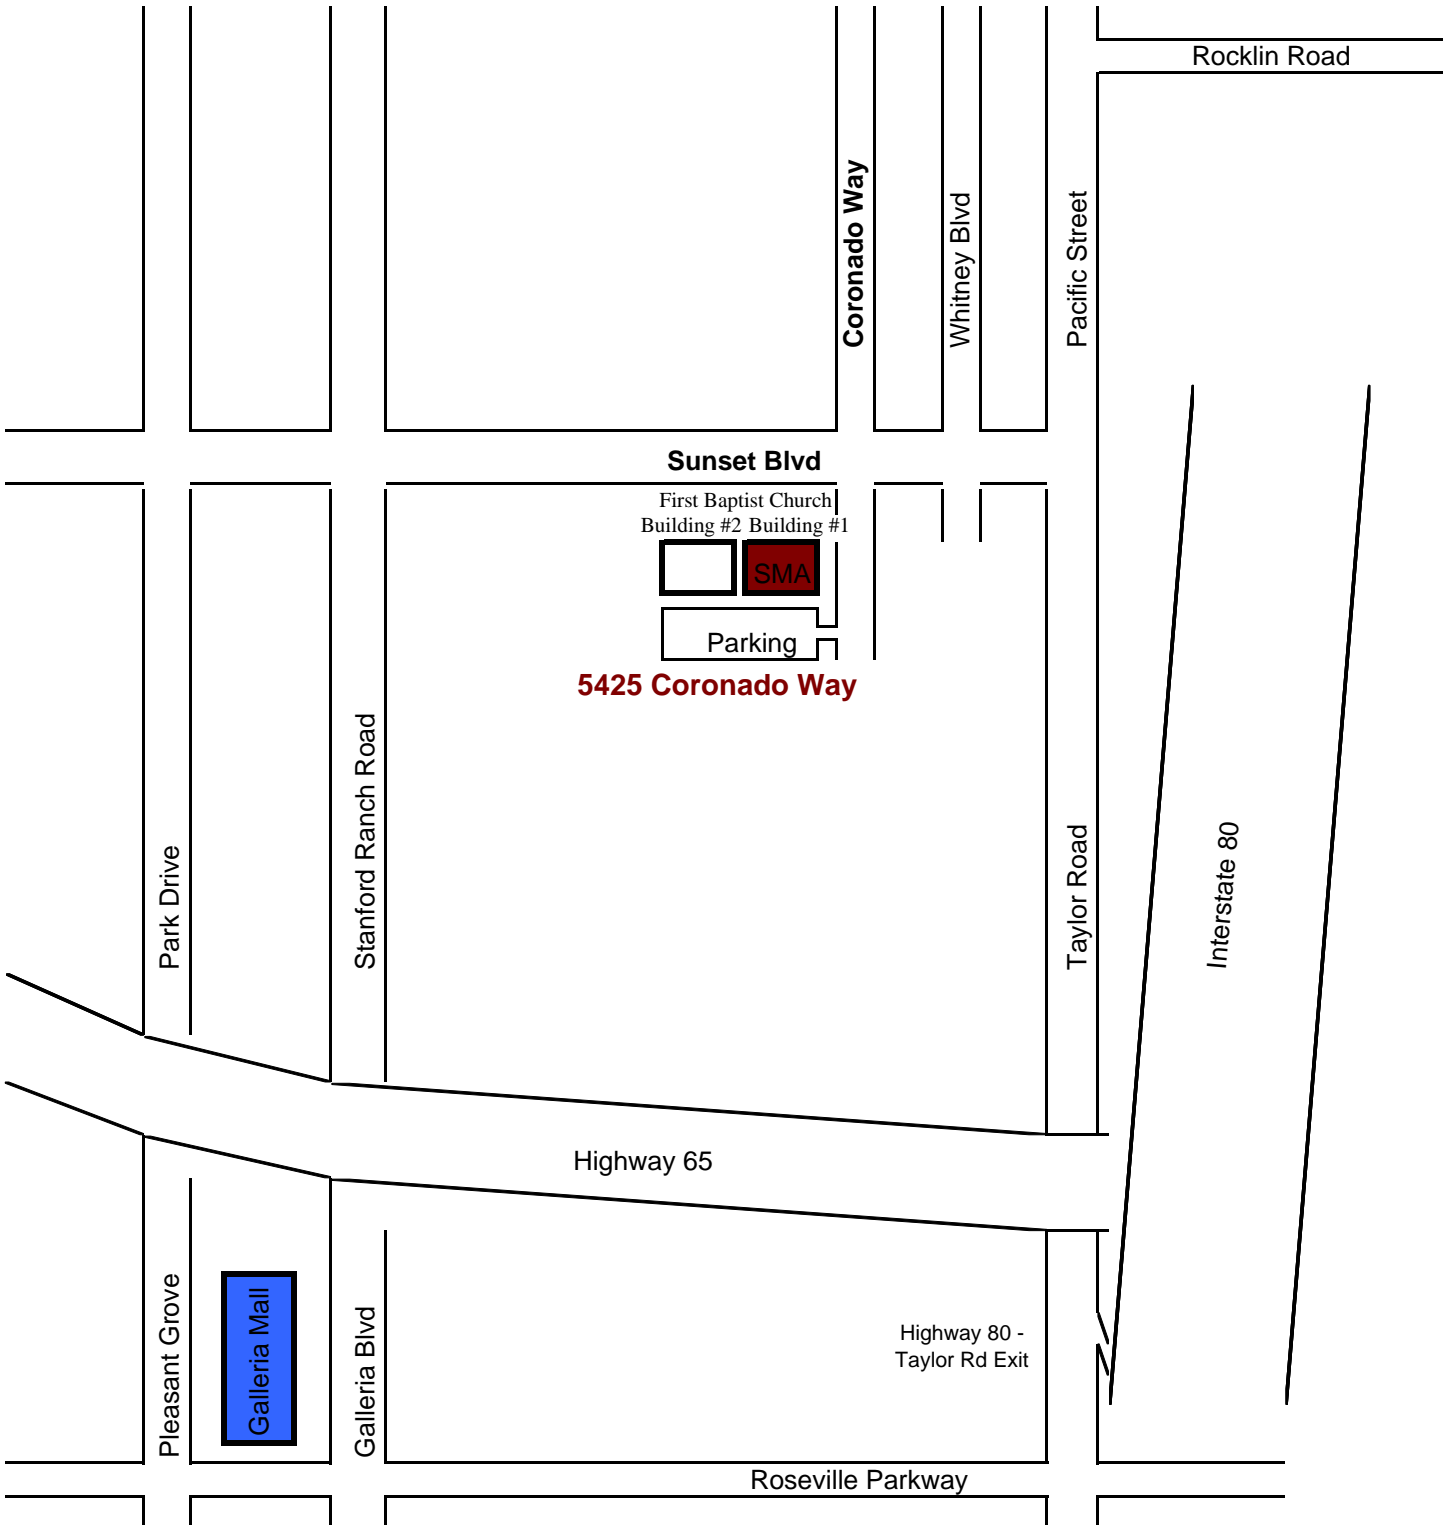

**Sierra Music Academy**  
**5425 Coronado Way, Rocklin, CA 95677**

North

**DIRECTIONS** (we're located in building #1 of the First Baptist Church, call 916-797-8741 if you have any trouble finding us)

From the North: exit and turn right on Rocklin Rd off Highway 80; left on Pacific St; right on Sunset Blvd; left on Coronado

From the South: exit and turn right on Taylor Rd off Highway 80; left on Sunset Blvd; left on Coronado

From Lincoln: exit and turn left on Sunset Blvd off Highway 65; right on Coronado

From Granite Bay: right on E Roseville Parkway off Douglas Blvd; right on Taylor Rd; left on Sunset Blvd; left on Coronado